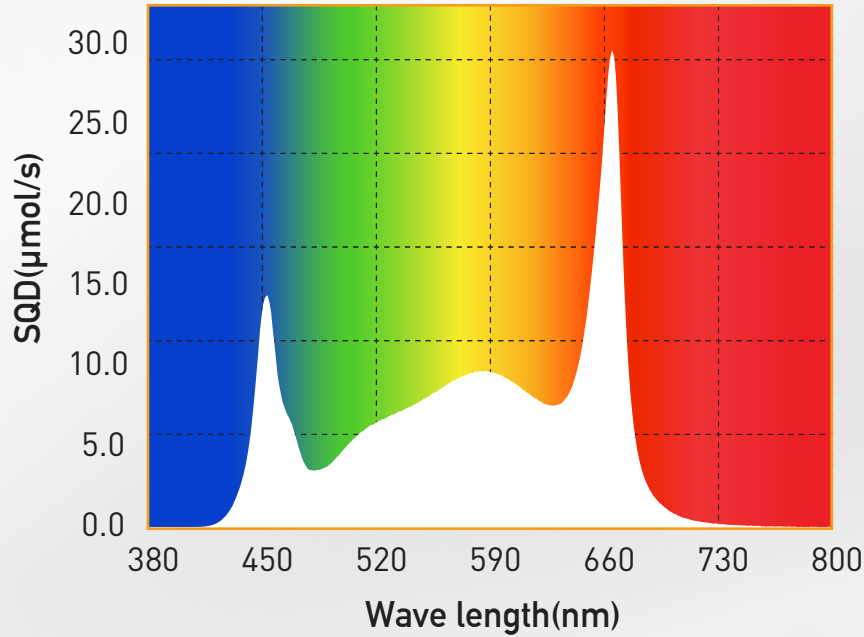

Color Spectrum

Uniformity (PPFD Map)

The luminaire was tested with the long axis of the luminaire oriented along the y-axis of the plot. Tested at 277 V.

@ 12inch Measuring Height

898.8	905.0	933.9	1023.3	1164.3	1043.7	976.8	970.9	936.9
904.2	960.2	1038.4	1175.9	1373.5	1195.3	1073.2	1006.9	974.8
964.4	1043.0	1237.9	1393.0	1648.3	1415.2	1276.5	1100.7	1060.2
1103.3	1201.2	1472.2	1598.8	1740.4	1618.8	1520.3	1255.2	1132.6
1228.1	1387.9	1586.3	1708.8	1897.7	1711.4	1605.2	1430.4	1242.5
1114.9	1170.2	1439.7	1571.7	1700.3	1598.0	1483.1	1228.5	1103.4
1070.3	1035.1	1177.1	1325.9	1566.9	1341.8	1215.4	1098.2	1005.8
911.0	878.4	987.2	1081.5	1265.0	1093.2	1021.5	931.1	937.8
854.6	836.0	857.5	971.4	1091.0	997.2	901.4	903.4	906.4

4 Feet X-axis

@ 24inch Measuring Height

473.7	533.0	642.9	778.4	824.2	785.0	653.2	544.7	488.5
483.4	546.1	708.6	802.0	877.8	804.6	718.0	557.3	498.8
506.8	570.7	766.1	835.9	930.2	838.8	775.7	583.9	522.6
607.4	650.3	851.5	1068.7	1202.6	906.6	862.8	664.5	624.1
687.4	743.2	1018.7	1192.1	1360.1	1192.5	1020.3	747.4	695.6
603.6	645.2	845.4	1059.2	1194.0	1065.3	855.2	657.1	617.9
588.8	558.3	753.1	819.9	1013.6	822.7	765.7	571.5	543.8
497.6	527.3	685.0	776.7	944.4	779.0	693.6	539.5	497.6
469.6	507.4	611.9	742.4	783.5	744.3	619.3	518.7	484.9

4 Feet X-axis

@ 36inch Measuring Height

369.9	464.6	484.8	543.1	567.0	543.9	487.8	470.1	376.7
460.0	480.7	498.5	571.8	599.5	572.1	501.4	486.7	468.6
460.0	493.3	613.6	710.6	646.0	710.4	616.8	499.2	484.2
528.2	561.0	703.3	704.8	744.3	706.1	709.3	567.5	536.8
554.1	588.6	739.9	742.0	781.6	741.6	739.8	589.5	555.5
527.4	559.3	700.9	699.9	742.1	702.8	704.2	563.5	532.8
527.4	488.3	605.1	701.9	636.1	704.5	612.1	493.8	477.5
451.1	472.5	489.7	560.6	585.7	561.7	492.9	480.5	460.5
359.7	452.7	472.1	527.7	550.6	529.1	474.6	401.5	368.3

4 Feet X-axis

@ 48inch Measuring Height

229.8	268.2	303.0	327.0	337.2	327.1	304.1	270.1	232.7
265.9	315.9	357.7	389.3	401.4	389.1	358.6	318.0	269.3
265.9	355.0	406.1	443.8	457.0	443.8	408.0	357.7	302.0
320.4	383.8	440.7	481.2	496.3	482.0	442.5	387.0	323.7
331.1	396.0	453.0	495.3	510.0	494.5	453.2	395.8	331.6
320.1	383.2	440.4	478.9	495.2	480.6	441.3	384.6	322.0
320.1	352.4	402.5	439.8	453.7	441.8	404.8	355.2	299.3
262.6	311.6	352.9	383.6	394.2	384.5	354.8	314.9	266.2
225.9	263.0	297.2	320.3	329.4	320.9	298.2	265.6	229.7

4 Feet X-axis