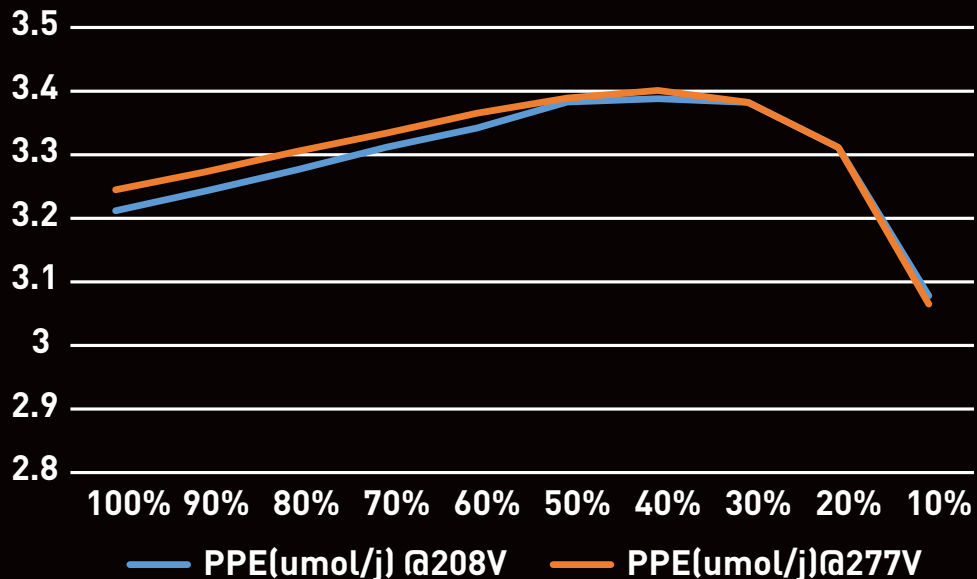

Photometric Characteristics

Dimming Value %	PPF ($\mu\text{mol/s}$)	PPE ($\mu\text{mol/s}$)
100	2502	3.245
90	2275	3.273
80	2028	3.305
70	1683	3.334
60	1520	3.365
50	1268	3.389
40	1006	3.401
30	746.9	3.382
20	482.4	3.311
10	240.9	3.065

Dimming Curve vs. Efficiency

The Gavita® Pro RS 2400e gains efficiency as the fixture is dimmed down to the desired light levels. This allows users to reach even higher levels of PPE, leading to even more cost savings.