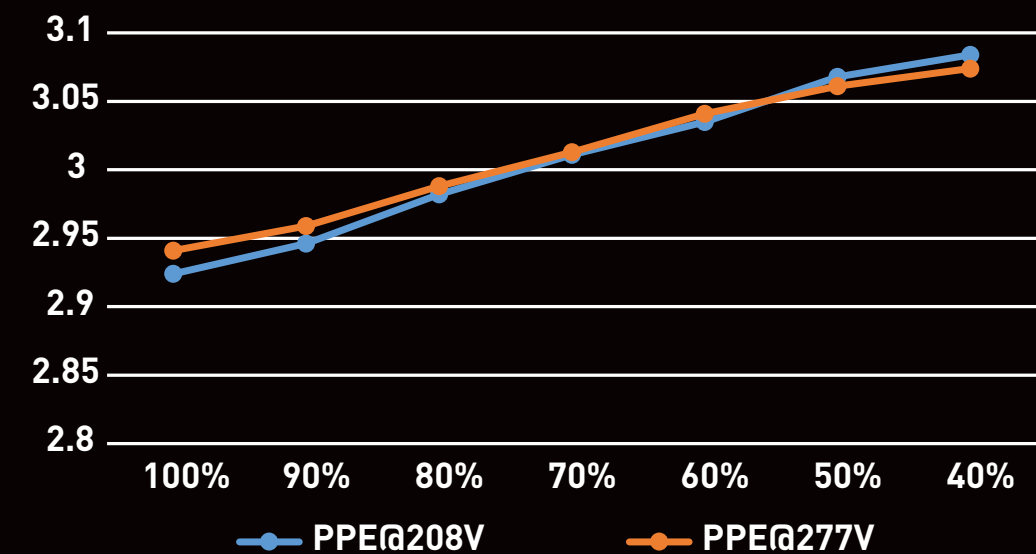

Dimming Curve vs. Efficiency

The Gavita CT 2000e gains efficiency as the fixture is dimmed down to the desired light levels. This allows users to reach even higher levels of PPE, leading to even more cost savings.