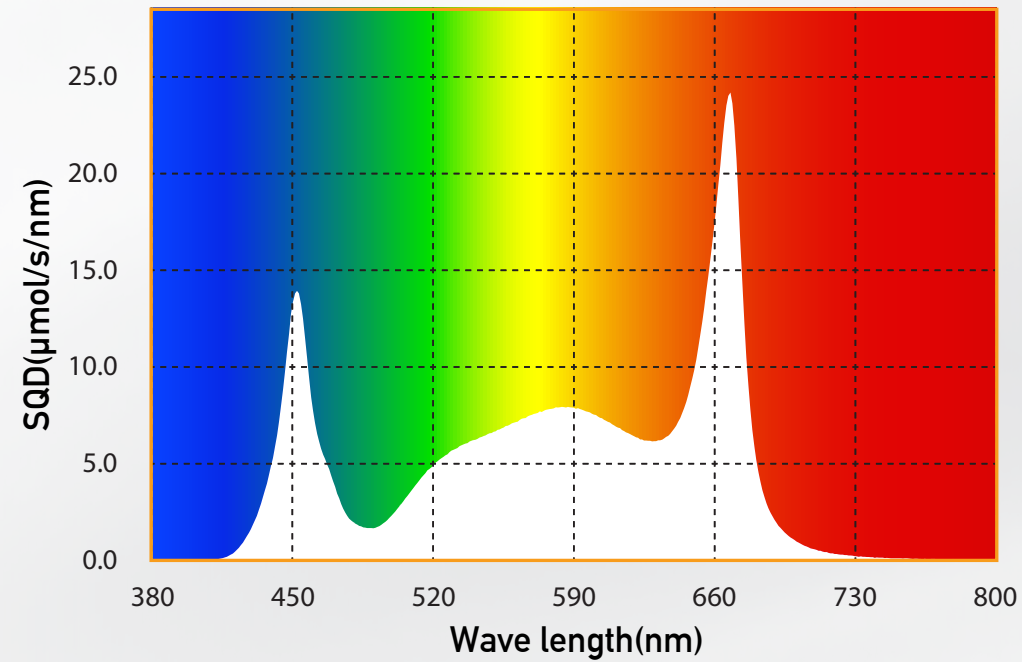

### FIXTURE PART NO: HGC906415

The next generation of the Gavita Compact Toplight LED, the Gavita CT 2000e is a direct replacement for HPS. Designed to fit seamlessly in existing HPS layouts, the CT 2000e produces 2000  $\mu\text{mol s}^{-1}$  PAR and an impressively efficient 3.0  $\mu\text{mol/j}$ . The CT 2000e delivers a broad white light with an enhanced blue spectrum which may intensify terpene and cannabinoid profiles. This powerful, full-spectrum light source is intended for full-term plant growth - from the vegetative stages to higher-light-requiring bloom and finishing stages. Using the Gavita Master EL3 Controller (sold separately), the fixture is dimmable to 35% without any loss of efficiency. The CT 2000e is built with high-quality components, including premium drivers and diodes, to deliver the performance and lifespan you expect from the name you trust.

### QUICK SPECIFICATIONS:

- Model No. HGC906415
- Volt: 208 - 480 V
- Frequency: 50/60 Hz
- CSA Certified to UL and CSA Standards
- Watts: 650 W
- Current at 208 V: 3.125 A
- Current at 277 V: 2.35 A
- Current at 480 V: 1.35 A
- Max Ambient Temp: 40° C
- Dim: 24.6 x 12.1 x 5.1 in
- Weight: 34.5 lb

## Uniformity (PPFD Map)

The luminaire was tested with the long axis of the luminaire oriented along the y-axis of the plot. Tested at 277 V.