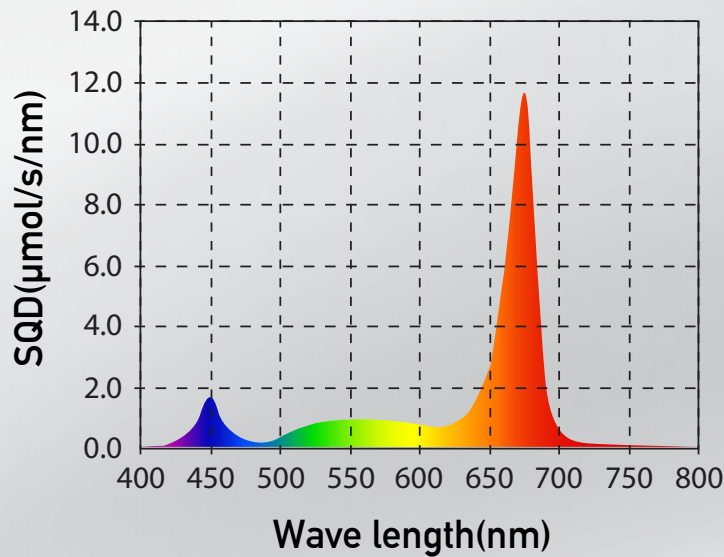

Gavita® Under Canopy 150W LED Color Spectrum

Gavita® Under Canopy 150W LED Connecting Multiple Units

VOLTAGE: CURRENT: Max No. Fixtures Power Daisy Chain:	120 V	208 V	240 V	277 V
	1.31 A	0.74 A	0.67 A	0.57 A
	6 LEDs	10 LEDs	11 LEDs	14 LEDs

Gavita® Under Canopy 150W LED Summary

Input Voltage:	120 - 277 V
Input Watts +/- 5%:	150 W
Current:	1.31 A @ 120 V. 0.74 A @ 208 V. 0.64 A @ 240 V. 0.57 A @ 277 V
Frequency:	50/60 Hz
Power Factor:	> 0.90
Rating:	IP66**, Suitable for Wet Locations
Dimensions:	45.12 x 2.99 x 3.19 in / 114.6 x 7.6 x 8.1 cm
Certifications:	Conforms to ANSI/UL STD 1598. Conforms to ANSI/CAN/UL STD 8800 ETLus Listed
Warranty:	5 Year warranty*

*When purchased from an authorized Hawthorne dealer, this product is covered by a LIMITED WARRANTY, available at hawthornegc.com/warranties. You can also obtain the Terms of Sale and Limited Warranty by calling Hawthorne toll-free at: 1-888-478-6544 or writing Hawthorne at: Hawthorne Hydroponics LLC, 2300 Chabot Ct. Tracy, CA 95304, Attn: Customer Service.

** Self declared IP rating.

INCLUDED IN THE BOX:

- Gavita® Under Canopy 150W LED 120 - 277 (1x)
- Telescoping Mount (2x)
- RJ12 3-Way Splitter (1x)
- Splicing Bracket (1x)

ACCESSORIES (Sold separately):

- HGC907093 - Gavita Under Canopy 8 ft Power Cord 120 V
- HGC907094 - Gavita Under Canopy 8 ft Power Cord 208-240 V
- HGC907095 - Gavita Under Canopy 8 ft Power Cord 277 V
- HGC907096 - Gavita Under Canopy 3 ft Extension Cord

Hawthorne Gardening Company was purposefully built to serve growers with top tier brands combined with the deep experience and technical expertise that enables growers to maximize efficiency, production and cost savings.

Manufactured for Hawthorne Hydroponics LLC, a subsidiary of The Hawthorne Gardening Company.
2300 Chabot Ct. Tracy, CA 95304
HawthorneGC.com | ©2025. World rights reserved